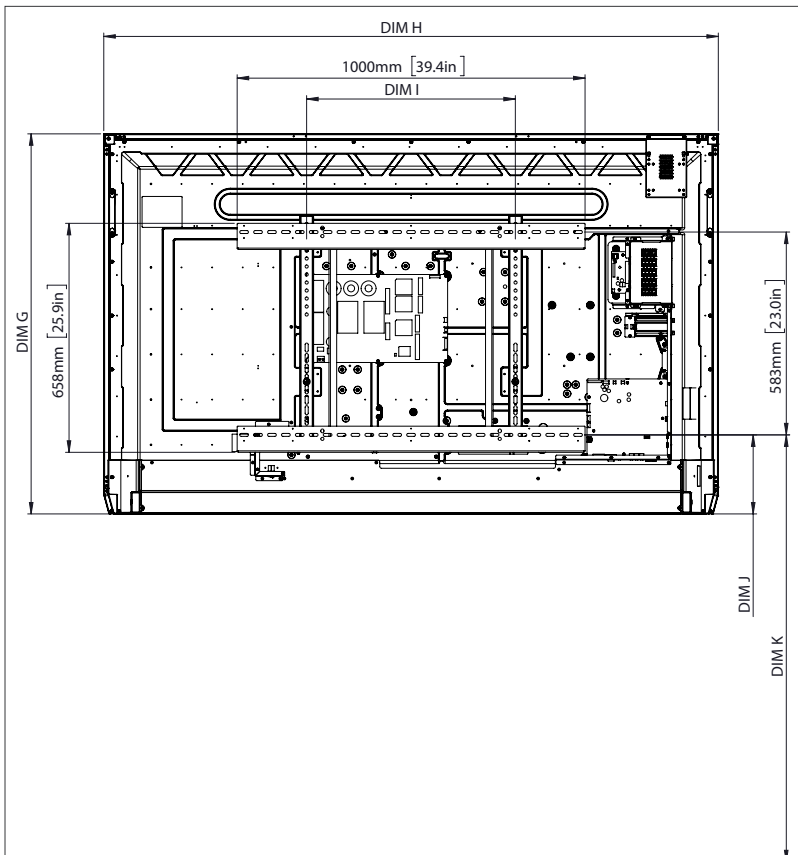

PHYSICAL SPECIFICATIONS

Panel Dimensions	65" 4K: 1536 x 960 x 90 mm (60.5 x 37.8 x 3.5 in) 75" 4K: 1767 x 1093 x 106 mm (69.6 x 43.0 x 4.2 in) 86" 4K: 2018 x 1236 x 113 mm (79.4 x 48.7 x 4.4 in)
Packed Dimensions	65" 4K: 1720 x 1095 x 272 mm (67.7 x 43.1 x 10.7 in) 75" 4K: 1880 x 1160 x 320 mm (74.0 x 45.7 x 12.6 in) 86" 4K: 2140 x 1340 x 280 mm (84.3 x 52.8 x 11.0 in)
Net Weight	65" 4K: 46 kg (101 lbs) 75" 4K: 62 kg (137 lbs) 86" 4K: 82 kg (181 lbs)
Packed Weight	65" 4K: 57 kg (126 lbs) 75" 4K: 77 kg (170 lbs) 86" 4K: 100 kg (220 lbs)
Wall Mount Dimensions	1010 x 720 x 52 mm (39.8 x 28.3 x 2.0 in)
VESA Mount Point	65" 4K: 600 x 400 mm (23.6 x 15.7 in) 75" 4K: 600 x 400 mm (23.6 x 15.7 in) 86" 4K: 700 x 400 mm (27.6 x 15.7 in)

ActivPanel[®]

Nickel with USB-C

TECHNICAL DRAWINGS

65"

Front

DIM	DIMENSIONS (MM)	DIMENSIONS (IN)
A	1641	64.6
B	1430	56.3
C	805	31.7
D	1101	43.3
E	133	5.2
F	83	3.3
G	960	37.8
H	1536	60.5
I	600	23.6
J Min	151	5.9
J Max	289	11.4
K Min	1151	45.3
K Max	1289	50.7
L	90	3.5

Back

Side

ActivPanel[®]

Nickel with USB-C

TECHNICAL DRAWINGS

75"

Front

DIM	DIMENSIONS (MM)	DIMENSIONS (IN)
A	1895	74.6
B	1652	65.0
C	929	36.6
D	1105	43.5
E	144	5.7
F	76	3.0
G	1093	43.0
H	1767	69.6
I	600	23.6
J Min	228	9.0
J Max	365	14.4
K Min	1228	48.3
K Max	1365	53.7
L	106	4.2

Back

Side

ActivPanel[®]

Nickel with USB-C

TECHNICAL DRAWINGS

86"

Front

DIM	DIMENSIONS (MM)	DIMENSIONS (IN)
A	2177	85.7
B	1897	74.7
C	1067	42.0
D	1107	43.6
E	155	6.1
F	78	3.1
G	1236	48.7
H	2018	79.4
I	700	27.6
J Min	292	11.5
J Max	430	16.9
K Min	1292	50.9
K Max	1430	56.3
L	113	4.4