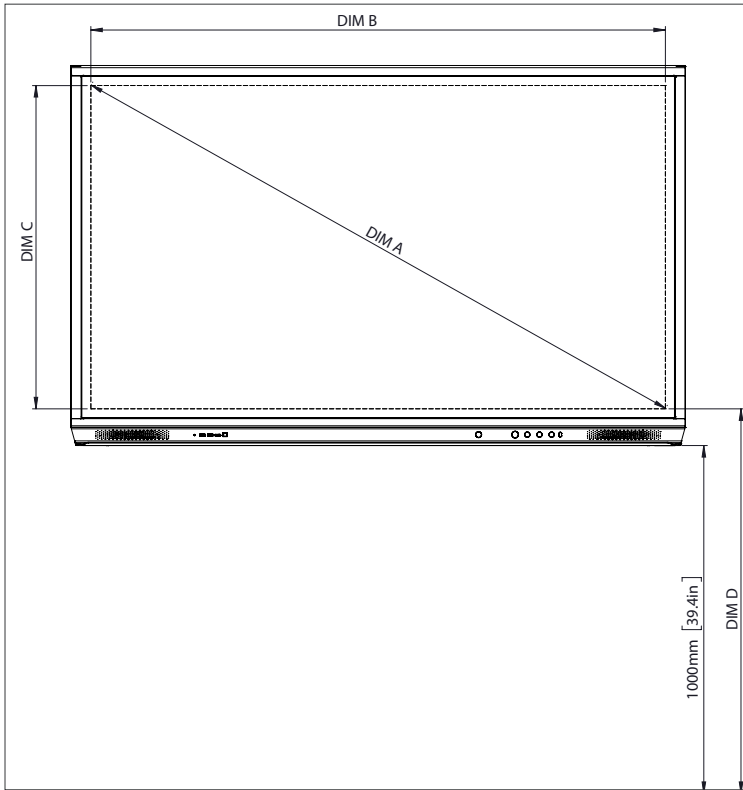

PHYSICAL SPECIFICATIONS

Panel Dimensions	65" 4K: 1536 x 960 x 90 mm (60.5 x 37.8 x 3.5 in) 75" 4K: 1767 x 1093 x 106 mm (69.6 x 43.0 x 4.2 in) 86" 4K: 2018 x 1236 x 113 mm (79.4 x 48.7 x 4.4 in)
Packed Dimensions	65" 4K: 1720 x 1095 x 272 mm (67.7 x 43.1 x 10.7 in) 75" 4K: 1880 x 1160 x 320 mm (74.0 x 45.7 x 12.6 in) 86" 4K: 2140 x 1340 x 280 mm (84.3 x 52.8 x 11.0 in)
Net Weight	65" 4K: 46 kg (101 lbs) 75" 4K: 62 kg (137 lbs) 86" 4K: 82 kg (181 lbs)
Packed Weight	65" 4K: 57 kg (126 lbs) 75" 4K: 77 kg (170 lbs) 86" 4K: 100 kg (220 lbs)
Wall Mount Dimensions	1010 x 720 x 52 mm (39.8 x 28.3 x 2.0 in)
VESA Mount Point	65" 4K: 600 x 400 mm (23.6 x 15.7 in) 75" 4K: 600 x 400 mm (23.6 x 15.7 in) 86" 4K: 700 x 400 mm (27.6 x 15.7 in)

ActivPanel[®]

Nickel with USB-C

TECHNICAL DRAWINGS

65"

Front

DIM	DIMENSIONS (MM)	DIMENSIONS (IN)
A	1641	64.6
B	1430	56.3
C	805	31.7
D	1101	43.3
E	133	5.2
F	83	3.3
G	960	37.8
H	1536	60.5
I	600	23.6
J Min	151	5.9
J Max	289	11.4
K Min	1151	45.3
K Max	1289	50.7
L	90	3.5

Back

Side

ActivPanel[®]

Nickel with USB-C

TECHNICAL DRAWINGS

75"

Front

DIM	DIMENSIONS (MM)	DIMENSIONS (IN)
A	1895	74.6
B	1652	65.0
C	929	36.6
D	1105	43.5
E	144	5.7
F	76	3.0
G	1093	43.0
H	1767	69.6
I	600	23.6
J Min	228	9.0
J Max	365	14.4
K Min	1228	48.3
K Max	1365	53.7
L	106	4.2

Back

Side

ActivPanel[®]

Nickel with USB-C

TECHNICAL DRAWINGS

86"

Front

DIM	DIMENSIONS (MM)	DIMENSIONS (IN)
A	2177	85.7
B	1897	74.7
C	1067	42.0
D	1107	43.6
E	155	6.1
F	78	3.1
G	1236	48.7
H	2018	79.4
I	700	27.6
J Min	292	11.5
J Max	430	16.9
K Min	1292	50.9
K Max	1430	56.3
L	113	4.4