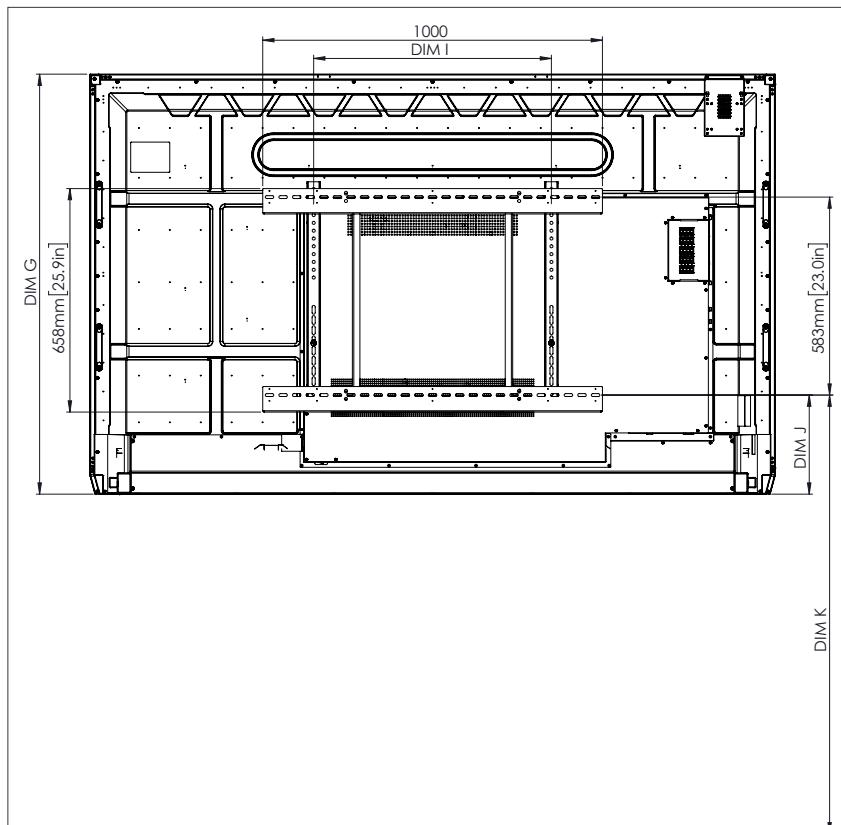

DIM	DIMENSIONS (MM)	DIMENSIONS (IN)
A	2177	85.7
B	1897	74.7
C	1067	42.0
D	1107	43.6
E	155	6.1
F	78	3.1
G	1236	48.7
H	2018	79.4
I	700	27.6
J Min	292	11.5
J Max	430	16.9
K Min	1292	50.9
K Max	1430	56.3
L	113	4.4

Back