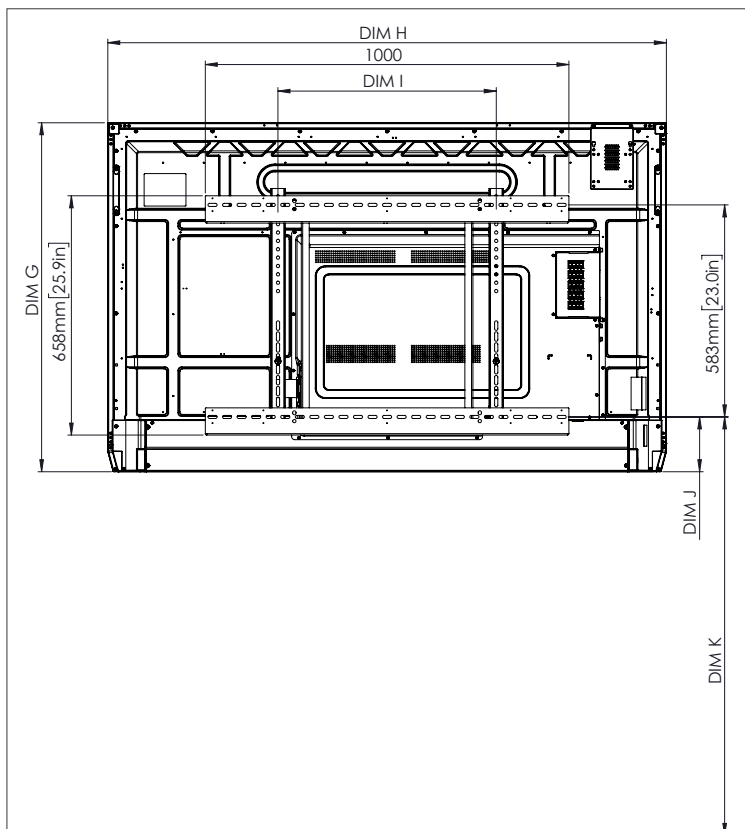

PHYSICAL SPECIFICATIONS

Panel Dimensions	65" 4K: 1536 x 960 x 90 mm (60.5 x 37.8 x 3.5 in) 75" 4K: 1767 x 1093 x 106 mm (69.6 x 43.0 x 4.2 in) 86" 4K: 2018 x 1236 x 113 mm (79.4 x 48.7 x 4.4 in)
Packed Dimensions	65" 4K: 1720 x 1095 x 272 mm (67.7 x 43.1 x 10.7 in) 75" 4K: 1880 x 1160 x 320 mm (74.0 x 45.7 x 12.6 in) 86" 4K: 2140 x 1340 x 280 mm (84.3 x 52.8 x 11.0 in)
Net Weight	65" 4K: 46 kg (101 lbs) 75" 4K: 62 kg (137 lbs) 86" 4K: 82 kg (181 lbs)
Packed Weight	65" 4K: 57 kg (126 lbs) 75" 4K: 77 kg (170 lbs) 86" 4K: 100 kg (220 lbs)
Wall Mount Dimensions	1010 x 720 x 52 mm (39.8 x 28.3 x 2.0 in)
VESA Mount Point	65" 4K: 600 x 400 mm (23.6 x 15.7 in) 75" 4K: 600 x 400 mm (23.6 x 15.7 in) 86" 4K: 700 x 400 mm (27.6 x 15.7 in)

ActivPanel[®]

Nickel with USB-C

TECHNICAL DRAWINGS

65"

Front

DIM	DIMENSIONS (MM)	DIMENSIONS (IN)
A	1641	64.6
B	1430	56.3
C	805	31.7
D	1101	43.3
E	133	5.2
F	83	3.3
G	960	37.8
H	1536	60.5
I	600	23.6
J Min	151	5.9
J Max	289	11.4
K Min	1151	45.3
K Max	1289	50.7
L	90	3.5

Back

Side

ActivPanel[®]

Nickel with USB-C

TECHNICAL DRAWINGS

75"

Front

DIM	DIMENSIONS (MM)	DIMENSIONS (IN)
A	1895	74.6
B	1652	65.0
C	929	36.6
D	1105	43.5
E	144	5.7
F	76	3.0
G	1093	43.0
H	1767	69.6
I	600	23.6
J Min	228	9.0
J Max	365	14.4
K Min	1228	48.3
K Max	1365	53.7
L	106	4.2

Back

Side

ActivPanel[®]

Nickel with USB-C

TECHNICAL DRAWINGS

86"

Front

DIM	DIMENSIONS (MM)	DIMENSIONS (IN)
A	2177	85.7
B	1897	74.7
C	1067	42.0
D	1107	43.6
E	155	6.1
F	78	3.1
G	1236	48.7
H	2018	79.4
I	700	27.6
J Min	292	11.5
J Max	430	16.9
K Min	1292	50.9
K Max	1430	56.3
L	113	4.4