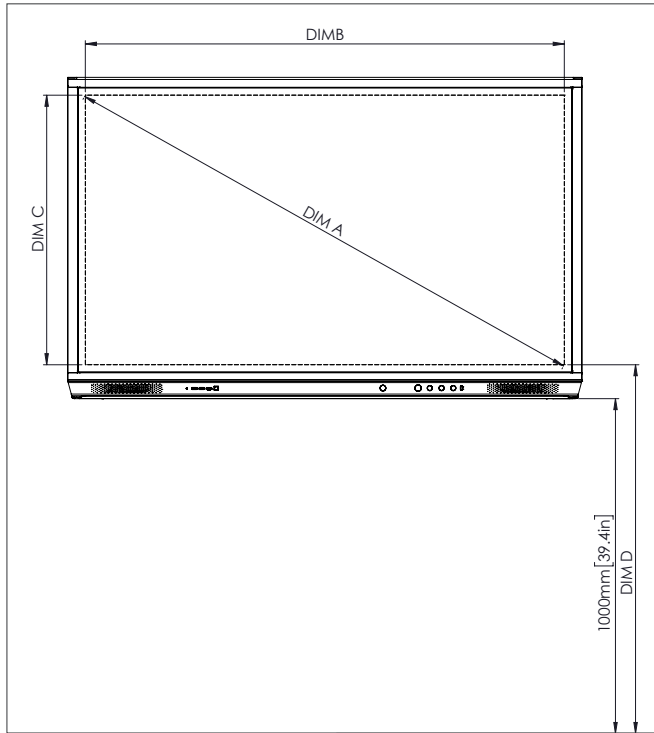

PHYSICAL SPECIFICATIONS

Panel Dimensions	65" 4K: 1536 x 960 x 90 mm (60.5 x 37.8 x 3.5 in) 75" 4K: 1767 x 1093 x 106 mm (69.6 x 43.0 x 4.2 in) 86" 4K: 2018 x 1236 x 113 mm (79.4 x 48.7 x 4.4 in)
Packed Dimensions	65" 4K: 1720 x 1095 x 272 mm (67.7 x 43.1 x 10.7 in) 75" 4K: 1880 x 1160 x 320 mm (74.0 x 45.7 x 12.6 in) 86" 4K: 2140 x 1340 x 280 mm (84.3 x 52.8 x 11.0 in)
Net Weight	65" 4K: 46 kg (101 lbs) 75" 4K: 62 kg (137 lbs) 86" 4K: 82 kg (181 lbs)
Packed Weight	65" 4K: 57 kg (126 lbs) 75" 4K: 77 kg (170 lbs) 86" 4K: 100 kg (220 lbs)
Wall Mount Dimensions	1010 x 720 x 52 mm (39.8 x 28.3 x 2.0 in)
VESA Mount Point	65" 4K: 600 x 400 mm (23.6 x 15.7 in) 75" 4K: 600 x 400 mm (23.6 x 15.7 in) 86" 4K: 700 x 400 mm (27.6 x 15.7 in)

ActivPanel[®]

Nickel with USB-C

TECHNICAL DRAWINGS

65"

Front

DIM	DIMENSIONS (MM)	DIMENSIONS (IN)
A	1641	64.6
B	1430	56.3
C	805	31.7
D	1101	43.3
E	133	5.2
F	83	3.3
G	960	37.8
H	1536	60.5
I	600	23.6
J Min	151	5.9
J Max	289	11.4
K Min	1151	45.3
K Max	1289	50.7
L	90	3.5

Back

Side

ActivPanel[®]

Nickel with USB-C

TECHNICAL DRAWINGS

75"

Front

DIM	DIMENSIONS (MM)	DIMENSIONS (IN)
A	1895	74.6
B	1652	65.0
C	929	36.6
D	1105	43.5
E	144	5.7
F	76	3.0
G	1093	43.0
H	1767	69.6
I	600	23.6
J Min	228	9.0
J Max	365	14.4
K Min	1228	48.3
K Max	1365	53.7
L	106	4.2

Back

Side

ActivPanel[®]

Nickel with USB-C

TECHNICAL DRAWINGS

86"

Front

DIM	DIMENSIONS (MM)	DIMENSIONS (IN)
A	2177	85.7
B	1897	74.7
C	1067	42.0
D	1107	43.6
E	155	6.1
F	78	3.1
G	1236	48.7
H	2018	79.4
I	700	27.6
J Min	292	11.5
J Max	430	16.9
K Min	1292	50.9
K Max	1430	56.3
L	113	4.4