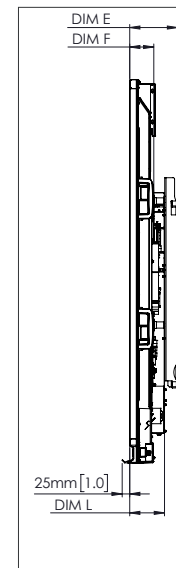

DIM	DIMENSIONS (MM)	DIMENSIONS (IN)
A	2177	85.7
B	1897	74.7
C	1067	42.0
D	1107	43.6
E	155	6.1
F	78	3.1
G	1236	48.7
H	2018	79.4
I	700	27.6
J Min	292	11.5
J Max	430	16.9
K Min	1292	50.9
K Max	1430	56.3
L	113	4.4

Back