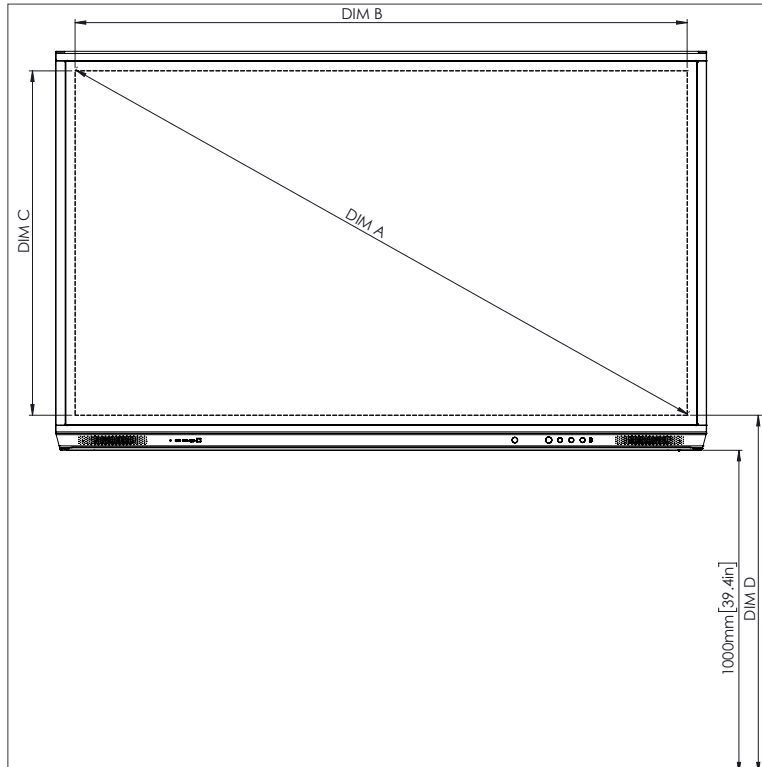

PHYSICAL SPECIFICATIONS

Panel Dimensions	65" 4K: 1536 x 960 x 90 mm (60.5 x 37.8 x 3.5 in) 75" 4K: 1767 x 1093 x 106 mm (69.6 x 43.0 x 4.2 in) 86" 4K: 2018 x 1236 x 113 mm (79.4 x 48.7 x 4.4 in)
Packed Dimensions	65" 4K: 1720 x 1095 x 272 mm (67.7 x 43.1 x 10.7 in) 75" 4K: 1880 x 1160 x 320 mm (74.0 x 45.7 x 12.6 in) 86" 4K: 2140 x 1340 x 280 mm (84.3 x 52.8 x 11.0 in)
Net Weight	65" 4K: 46 kg (101 lbs) 75" 4K: 62 kg (137 lbs) 86" 4K: 82 kg (181 lbs)
Packed Weight	65" 4K: 57 kg (126 lbs) 75" 4K: 77 kg (170 lbs) 86" 4K: 100 kg (220 lbs)
Wall Mount Dimensions	1010 x 720 x 52 mm (39.8 x 28.3 x 2.0 in)
VESA Mount Point	65" 4K: 600 x 400 mm (23.6 x 15.7 in) 75" 4K: 600 x 400 mm (23.6 x 15.7 in) 86" 4K: 700 x 400 mm (27.6 x 15.7 in)

ActivPanel[®]

Nickel with USB-C

TECHNICAL DRAWINGS

65"

Front

DIM	DIMENSIONS (MM)	DIMENSIONS (IN)
A	1641	64.6
B	1430	56.3
C	805	31.7
D	1101	43.3
E	133	5.2
F	83	3.3
G	960	37.8
H	1536	60.5
I	600	23.6
J Min	151	5.9
J Max	289	11.4
K Min	1151	45.3
K Max	1289	50.7
L	90	3.5

Back

Side

ActivPanel[®]

Nickel with USB-C

TECHNICAL DRAWINGS

75"

Front

DIM	DIMENSIONS (MM)	DIMENSIONS (IN)
A	1895	74.6
B	1652	65.0
C	929	36.6
D	1105	43.5
E	144	5.7
F	76	3.0
G	1093	43.0
H	1767	69.6
I	600	23.6
J Min	228	9.0
J Max	365	14.4
K Min	1228	48.3
K Max	1365	53.7
L	106	4.2

Back

Side

ActivPanel[®]

Nickel with USB-C

TECHNICAL DRAWINGS

86"

Front

DIM	DIMENSIONS (MM)	DIMENSIONS (IN)
A	2177	85.7
B	1897	74.7
C	1067	42.0
D	1107	43.6
E	155	6.1
F	78	3.1
G	1236	48.7
H	2018	79.4
I	700	27.6
J Min	292	11.5
J Max	430	16.9
K Min	1292	50.9
K Max	1430	56.3
L	113	4.4