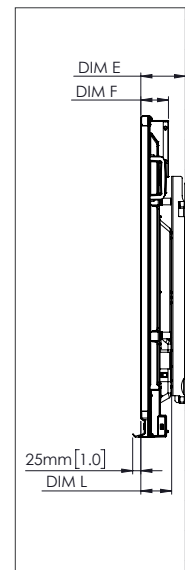

PHYSICAL SPECIFICATIONS

Panel Dimensions	65" 4K: 1536 x 960 x 90 mm (60.5 x 37.8 x 3.5 in) 75" 4K: 1767 x 1093 x 106 mm (69.6 x 43.0 x 4.2 in) 86" 4K: 2018 x 1236 x 113 mm (79.4 x 48.7 x 4.4 in)
Packed Dimensions	65" 4K: 1720 x 1095 x 272 mm (67.7 x 43.1 x 10.7 in) 75" 4K: 1880 x 1160 x 320 mm (74.0 x 45.7 x 12.6 in) 86" 4K: 2140 x 1340 x 280 mm (84.3 x 52.8 x 11.0 in)
Net Weight	65" 4K: 46 kg (101 lbs) 75" 4K: 62 kg (137 lbs) 86" 4K: 82 kg (181 lbs)
Packed Weight	65" 4K: 57 kg (126 lbs) 75" 4K: 77 kg (170 lbs) 86" 4K: 100 kg (220 lbs)
Wall Mount Dimensions	1010 x 720 x 52 mm (39.8 x 28.3 x 2.0 in)
VESA Mount Point	65" 4K: 600 x 400 mm (23.6 x 15.7 in) 75" 4K: 600 x 400 mm (23.6 x 15.7 in) 86" 4K: 700 x 400 mm (27.6 x 15.7 in)

ActivPanel[®]

Nickel with USB-C

TECHNICAL DRAWINGS

65"

Front

DIM	DIMENSIONS (MM)	DIMENSIONS (IN)
A	1641	64.6
B	1430	56.3
C	805	31.7
D	1101	43.3
E	133	5.2
F	83	3.3
G	960	37.8
H	1536	60.5
I	600	23.6
J Min	151	5.9
J Max	289	11.4
K Min	1151	45.3
K Max	1289	50.7
L	90	3.5

Back

Side

ActivPanel[®]

Nickel with USB-C

TECHNICAL DRAWINGS

75"

Front

DIM	DIMENSIONS (MM)	DIMENSIONS (IN)
A	1895	74.6
B	1652	65.0
C	929	36.6
D	1105	43.5
E	144	5.7
F	76	3.0
G	1093	43.0
H	1767	69.6
I	600	23.6
J Min	228	9.0
J Max	365	14.4
K Min	1228	48.3
K Max	1365	53.7
L	106	4.2

Back

Side

ActivPanel[®]

Nickel with USB-C

TECHNICAL DRAWINGS

86"

Front

DIM	DIMENSIONS (MM)	DIMENSIONS (IN)
A	2177	85.7
B	1897	74.7
C	1067	42.0
D	1107	43.6
E	155	6.1
F	78	3.1
G	1236	48.7
H	2018	79.4
I	700	27.6
J Min	292	11.5
J Max	430	16.9
K Min	1292	50.9
K Max	1430	56.3
L	113	4.4