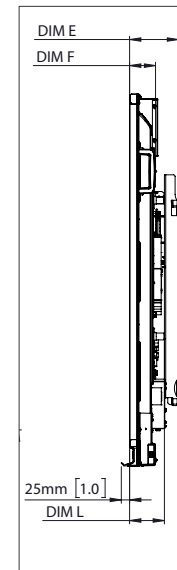

PHYSICAL SPECIFICATIONS

Panel Dimensions	65" 4K: 1536 x 960 x 90 mm (60.5 x 37.8 x 3.5 in) 75" 4K: 1767 x 1093 x 106 mm (69.6 x 43.0 x 4.2 in) 86" 4K: 2018 x 1236 x 113 mm (79.4 x 48.7 x 4.4 in)
Packed Dimensions	65" 4K: 1720 x 1095 x 272 mm (67.7 x 43.1 x 10.7 in) 75" 4K: 1880 x 1160 x 320 mm (74.0 x 45.7 x 12.6 in) 86" 4K: 2140 x 1340 x 280 mm (84.3 x 52.8 x 11.0 in)
Net Weight	65" 4K: 46 kg (101 lbs) 75" 4K: 62 kg (137 lbs) 86" 4K: 82 kg (181 lbs)
Packed Weight	65" 4K: 57 kg (126 lbs) 75" 4K: 77 kg (170 lbs) 86" 4K: 100 kg (220 lbs)
Wall Mount Dimensions	1010 x 720 x 52 mm (39.8 x 28.3 x 2.0 in)
VESA Mount Point	65" 4K: 600 x 400 mm (23.6 x 15.7 in) 75" 4K: 600 x 400 mm (23.6 x 15.7 in) 86" 4K: 700 x 400 mm (27.6 x 15.7 in)

ActivPanel[®]

Nickel with USB-C

TECHNICAL DRAWINGS

65"

Front

DIM	DIMENSIONS (MM)	DIMENSIONS (IN)
A	1641	64.6
B	1430	56.3
C	805	31.7
D	1101	43.3
E	133	5.2
F	83	3.3
G	960	37.8
H	1536	60.5
I	600	23.6
J Min	151	5.9
J Max	289	11.4
K Min	1151	45.3
K Max	1289	50.7
L	90	3.5

Back

Side

ActivPanel[®]

Nickel with USB-C

TECHNICAL DRAWINGS

75"

Front

DIM	DIMENSIONS (MM)	DIMENSIONS (IN)
A	1895	74.6
B	1652	65.0
C	929	36.6
D	1105	43.5
E	144	5.7
F	76	3.0
G	1093	43.0
H	1767	69.6
I	600	23.6
J Min	228	9.0
J Max	365	14.4
K Min	1228	48.3
K Max	1365	53.7
L	106	4.2

Back

Side

ActivPanel[®]

Nickel with USB-C

TECHNICAL DRAWINGS

86"

Front

DIM	DIMENSIONS (MM)	DIMENSIONS (IN)
A	2177	85.7
B	1897	74.7
C	1067	42.0
D	1107	43.6
E	155	6.1
F	78	3.1
G	1236	48.7
H	2018	79.4
I	700	27.6
J Min	292	11.5
J Max	430	16.9
K Min	1292	50.9
K Max	1430	56.3
L	113	4.4