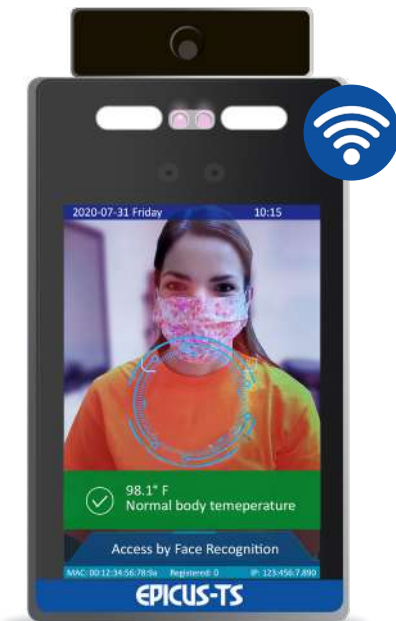

WALK-BY TEMPERATURE SCANNER TABLET

BODY TEMPERATURE • FACIAL RECOGNITION • MASK DETECTION

For More Info, Software Downloads, FAQ
Scan QR Code or Go to:
axiedu.com/epicusts

EPICUS-TS

Automatically check people body temperatures within 1/3 second as they walk within 5-6 feet.

Plug and play: standalone unmanned system with simple USB setting changes right on the device, OR

Manage your kiosks real time over Wi-Fi with Artificial Intelligence Smart Pass Software.

Like your smartphone, the Epicus tablet kiosk software uses artificial intelligence (AI) with a powerful NPU (neural processor unit) and front facing wide binocular camera to process each face in 300ms to create or update an unique record for each person, with or without a face mask.

Safe - No Contact
Accurate +/-0.6°F
Fast - 300ms per person
Range - Up To 5ft
Whole Face Thermal Imaging
Walking Pace - no need to stop

DISCLAIMER

Statements regarding this temperature device have not been evaluated by the FDA and are not intended to diagnose, treat, cure, or prevent any disease or health condition. Abnormal temperature detection is merely an indicator that a person needs further medical screening.